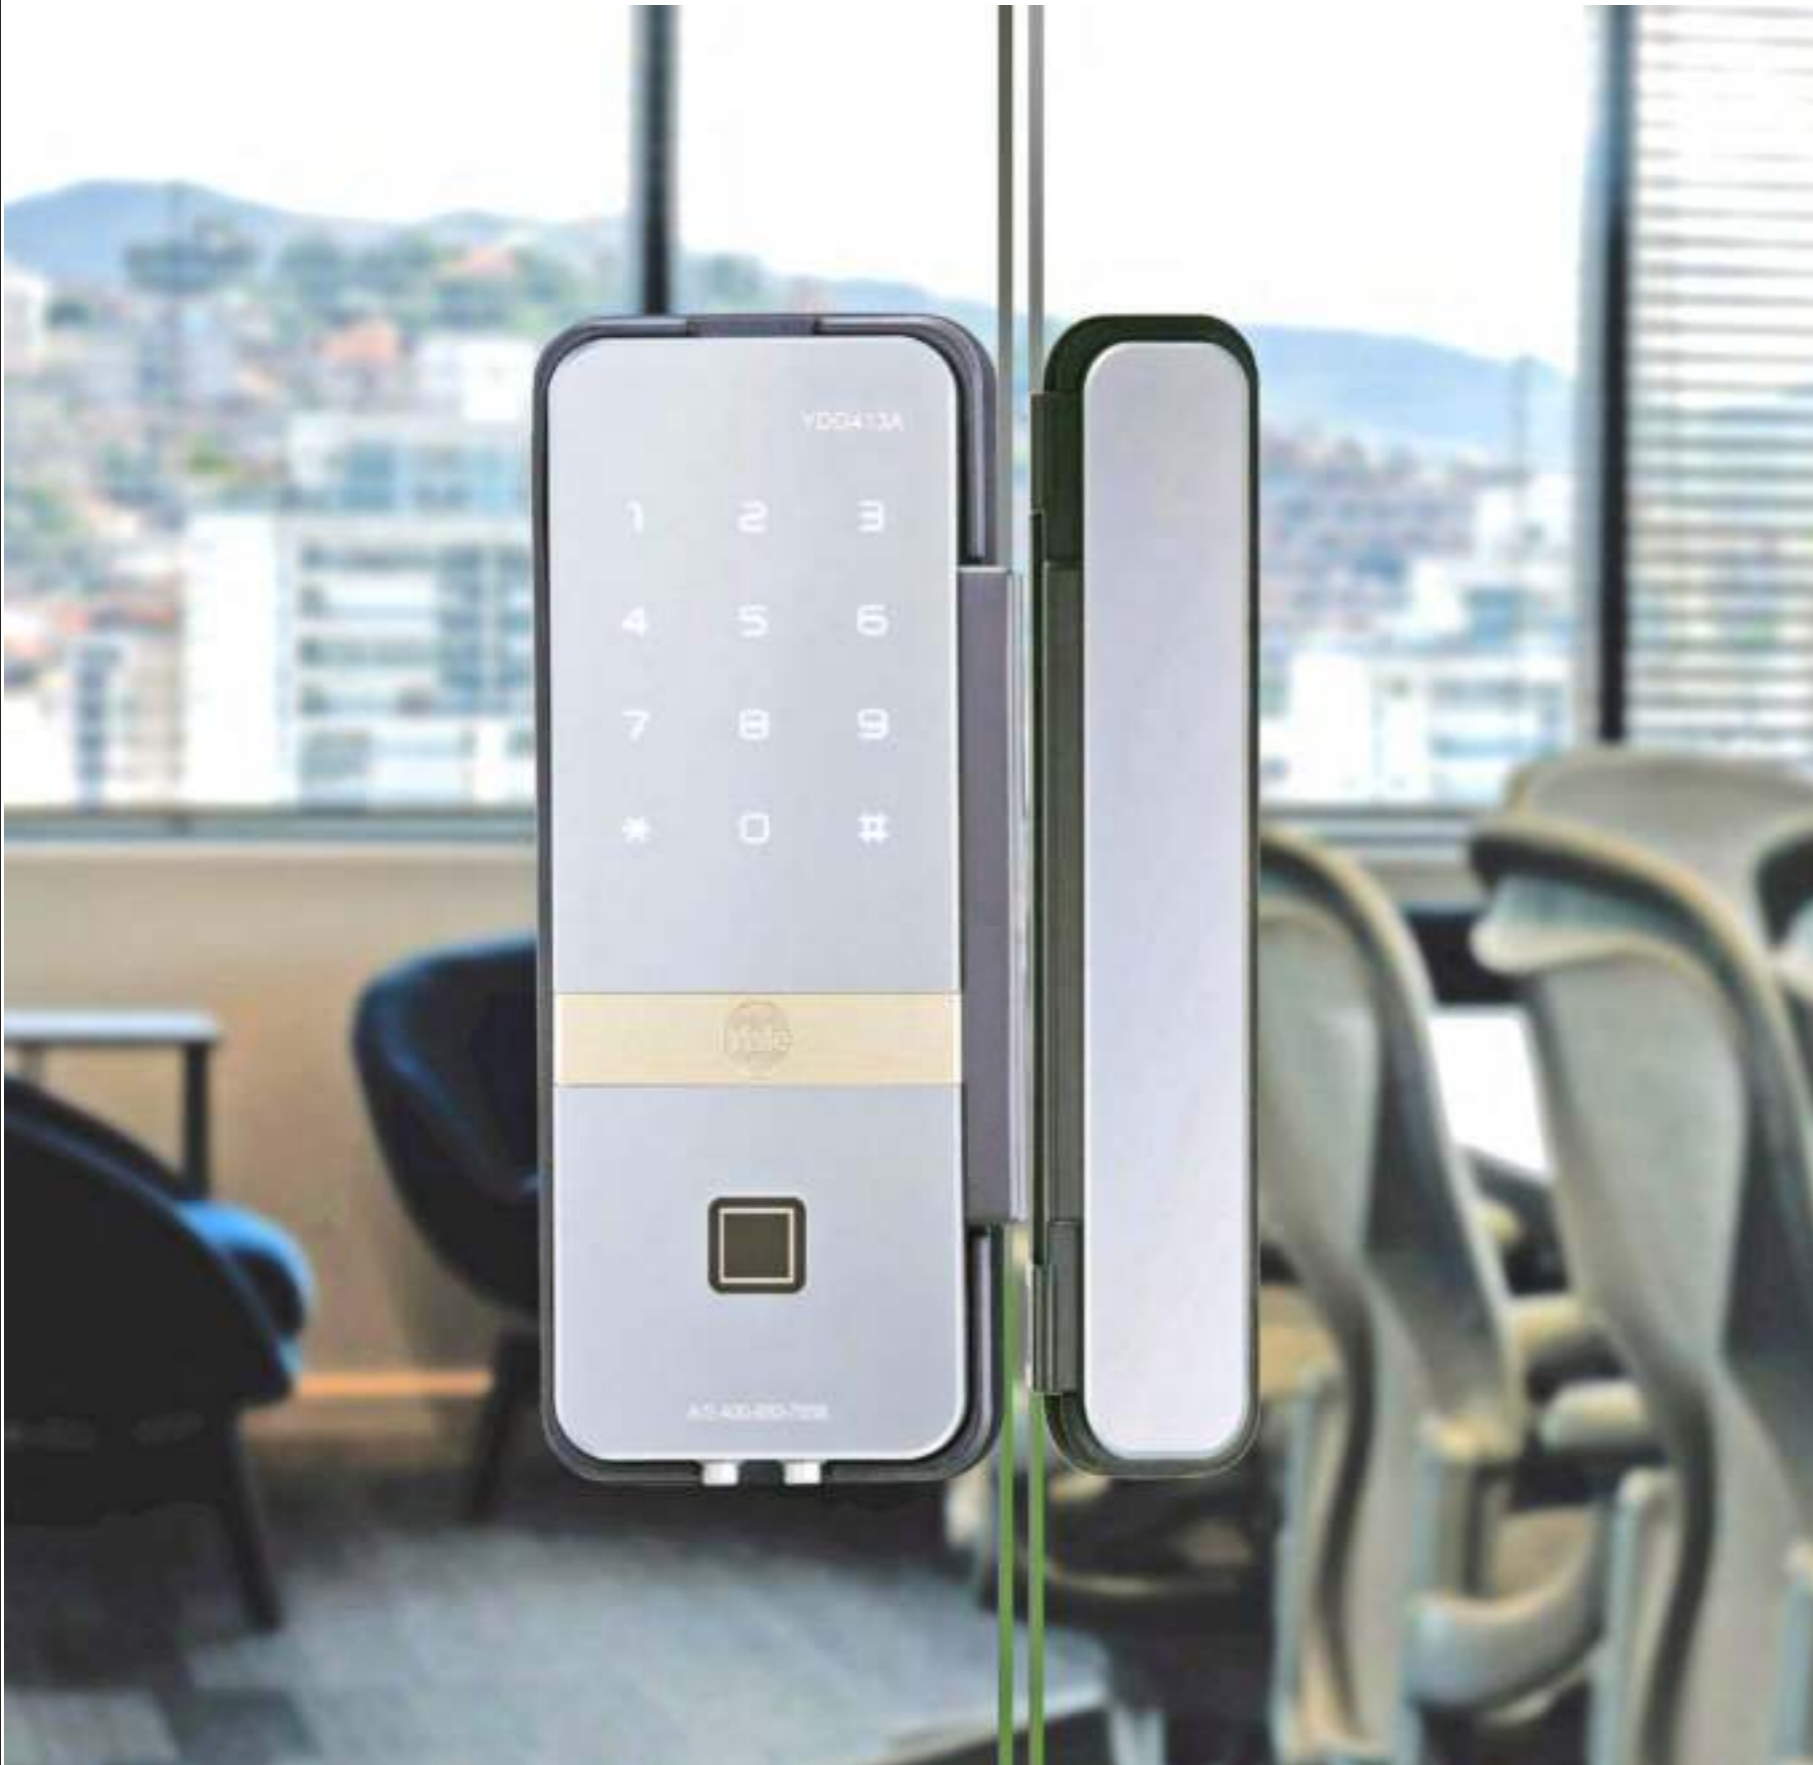

# Smart Glass Door Lock

Yale Smart Glass door lock is your perfect choice for any glass door with single leaf door or double leaf door. It is designed for minimum modification of your glass door that provides you a good protection for your home.

# YDG413A

YDG413A in simply elegant mirrored finish provides keyless access for glass doors and has access solutions like PIN code and fingerprint. Convenience wise, it's much easier to enter a passcode or use your fingerprint to enter the glass door, rather than using a key card. Plus, with a smart lock, you can lock the door remotely – especially when you're dealing with sensitive data in your office room and think you should prevent theft and other forms of trespassing.