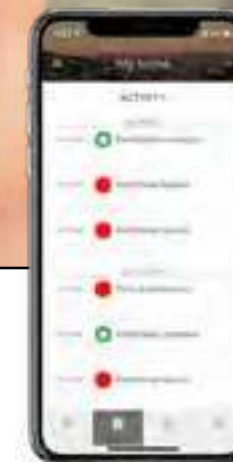

Guest access

Grant unlimited digital keys valid for a few weeks, a few hours, or a few minutes. Never worry about lost or stolen keys.