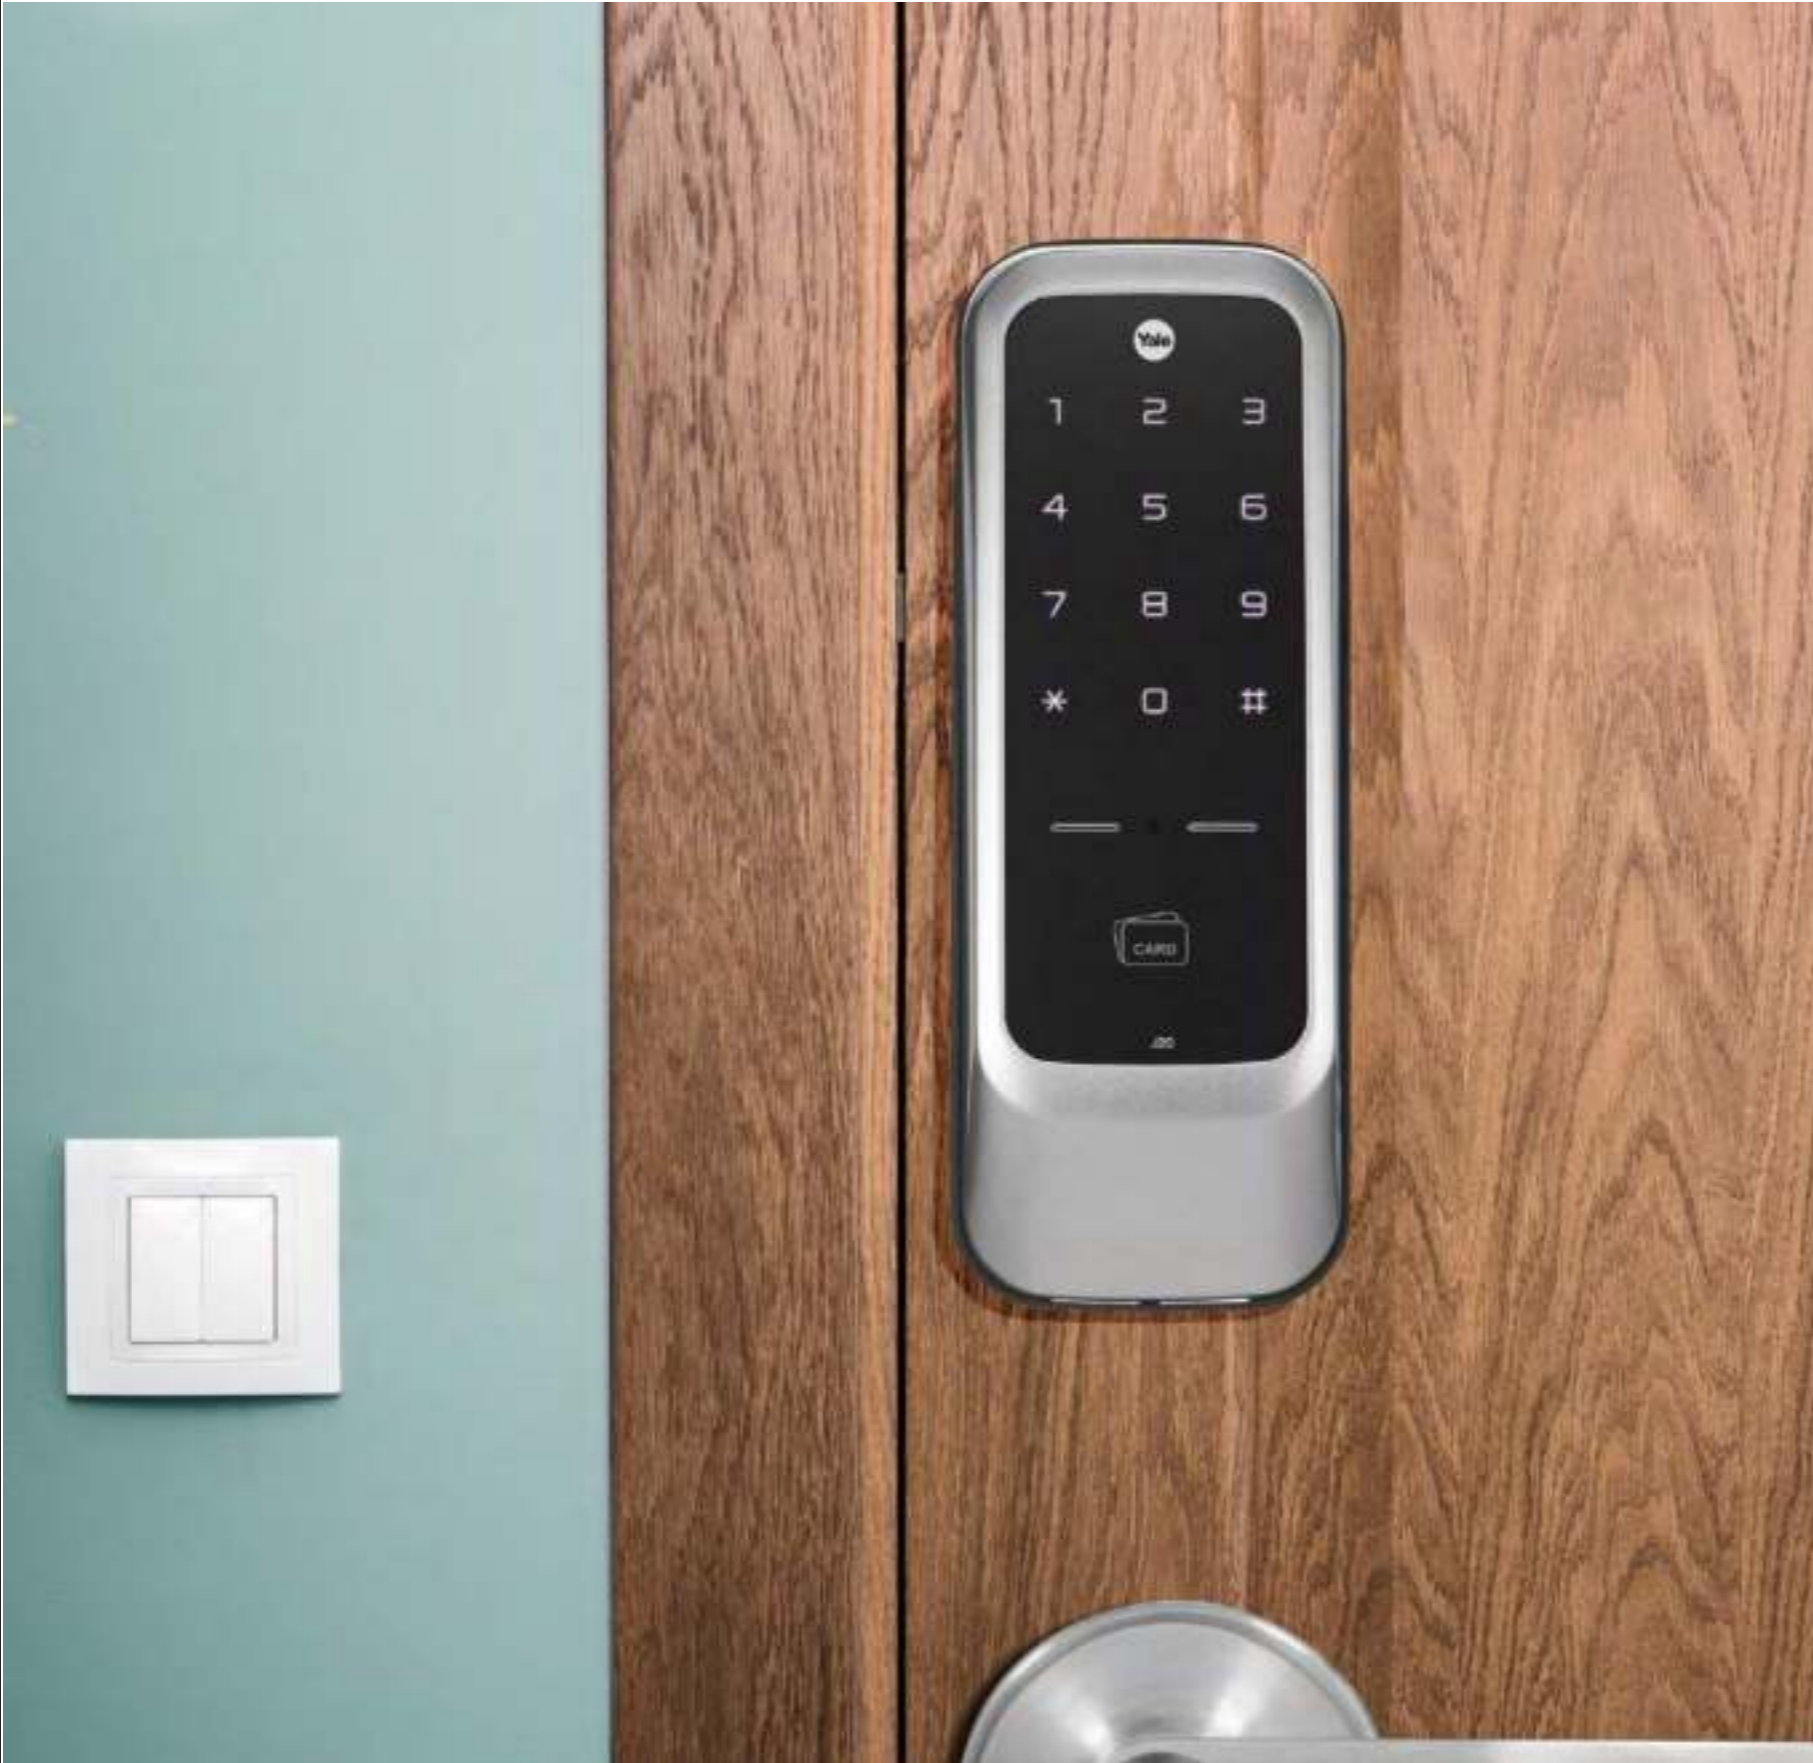

J20 A

Yale J20A is the most affordable Yale RFID card smart Door lock. The One Touch design allows you to unlock your door with Multiple access such as RFID cards, pin codes, smart phone & remote control. If you are someone who may check the door several times in a row to make sure it's really locked before leaving the house, consider investing in Yale J20 A which comes with multiple unlock methods. Plus, the slim design is an easy fit that suits a wide range of door sizes and types. With confidence in the smart lock, you can leave your worries behind and get on with your daily routine.

Product Key Features

- RFID Card
- PIN Code
- Remote Control
- Yale Access**
- Wi-Fi*
- Bluetooth*

J20 A

RFID Card	Available
PIN code	Available
Remote control	Optional (sold separately)
Color	● Silver
Front body	62(W) x 179.8(H) x 18(D) mm
Main body	142.1(W) x 87.1(H) x 36.4(D) mm
Door thickness	32 - 55mm
Emergency power supply	Available
VDP/Intercom Access	Wireless
Yale Smart Phone App	Available

* Bluetooth and Wi-Fi sold separately.